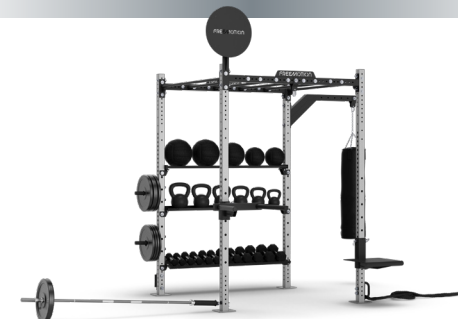

MONKEY BAR RIGS

4 FT (1.2 M) MONKEY BAR RIG

#FMDY4MBR / #FMDY4MBR-99*

PRODUCT DIMENSIONS

84 x 48 x 108 in (213.3 x 121.9 x 274.3 cm)

WORKOUT AREA

16 x 6 ft (4.8 x 1.8 m)

SUPPORTS 4-5 PEOPLE

6 FT (1.8 M) MONKEY BAR RIG

#FMDY6MBR / #FMDY6MBR-99*

PRODUCT DIMENSIONS

84 x 96 x 135.6 in (213.3 x 243.8 x 344.4 cm)

WORKOUT AREA

30 x 8 ft (9.1 x 2.4 m)

SUPPORTS 6-8 PEOPLE

14 FT (4.2 M) MONKEY BAR RIG