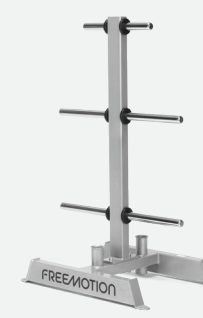

WEIGHT PLATE & BAR STORAGE

#EF219

PRODUCT DIMENSIONS

22 x 31 x 50 in (55.8 x 78.7 x 127 cm)

PRODUCT WEIGHT

97 lbs (43.9 kg)