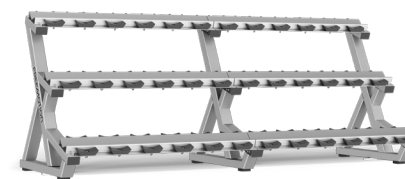

DUMBBELL RACK (SADDLE)

#FMDY509081

PRODUCT DIMENSIONS

34.7 x 101 x 40 in (88.1 x 256.5 x 101.6 cm)

PRODUCT WEIGHT

402 lbs (182.3 kg)